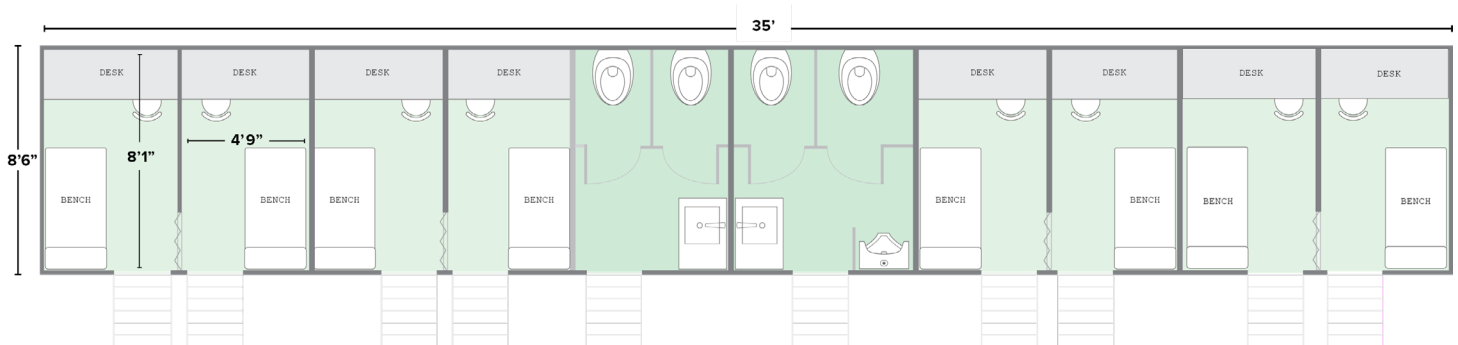

HONEYWAGON

**GREENLITE
TRAILERS**

100% Solar & Battery Powered Trucks, Trailers and Mobile Power

SOLAR

SPECS

Trailer: 53' long
8'6" wide
13'5" high

Rooms: Front office 78 sqft, All others 38 sqft

Stairs: 2'5" wide, extend 4' from trailer

Battery Capacity: 80 kWh

Solar Intake: 7.5 kW

Charger Type: 100A 4 pin

Fresh Water Tank Size: 210 gal.

Grey Water Tank Size: n/a

Black Water Tank Size: 420 gal.

FEATURES

- 8 offices
- 6 zone multi-split HVACs
- Multi-stall restrooms
- Wi-Fi