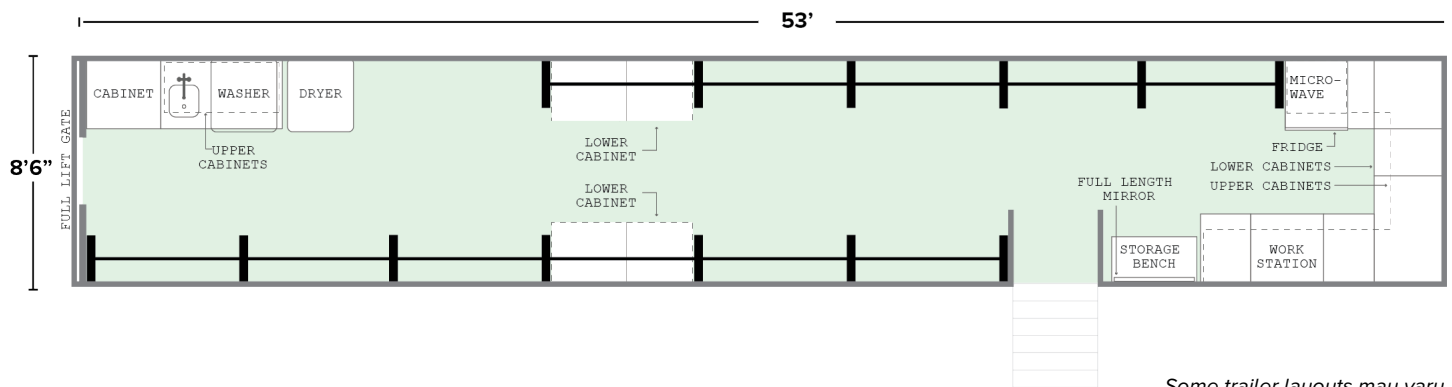

WARDROBE

**GREENLITE
TRAILERS**

100% Solar & Battery Powered Trucks, Trailers and Mobile Power

SOLAR

SPECS

Trailer: 53' long
8'6" wide
13'5" high
Stairs: 2'5" wide, extend 4' from trailer

Battery Capacity: 80 kWh
Solar Intake: 7.5 kW
Charger Type: 100A 4 pin
Fresh Water Tank Size: 210 gal.
Grey Water Tank Size: 210 gal.
Black Water Tank Size: n/a

FEATURES

- Full-length adjustable multi-level bar system
- Dual-zone climate control
- Refrigerator & microwave
- Full-size washer and dryer
- Wi-Fi
- Deep laundry sink
- Workstation

Some trailer layouts may vary.