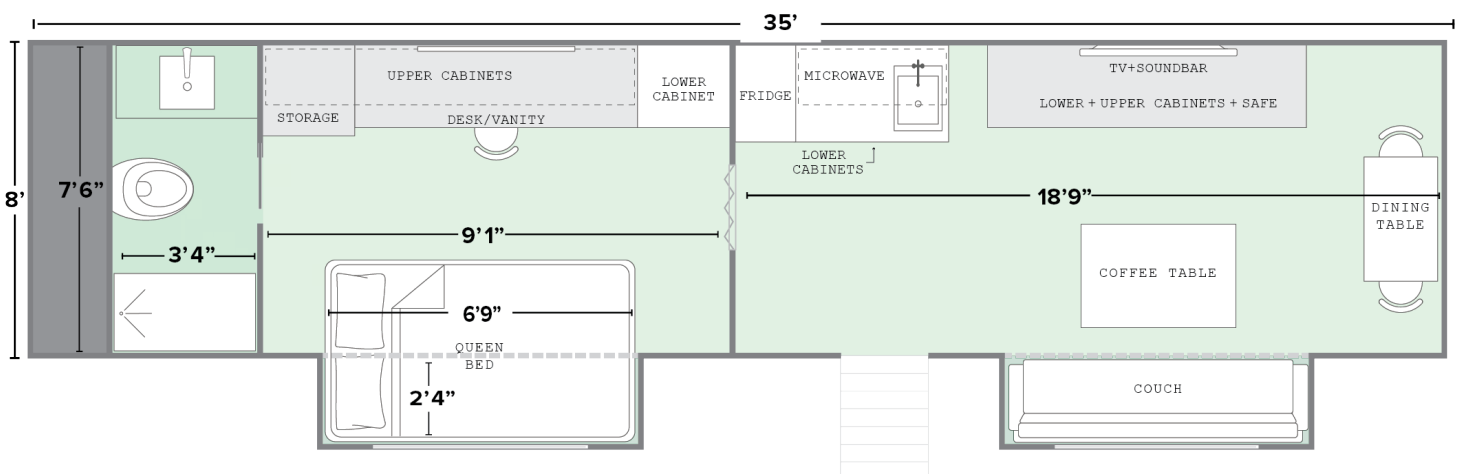

## SPECS

**Trailer:** 35' long; 41' long including tongue  
8' wide; 10'4" wide including extended pop-outs  
12'6" high

**Rooms:** Living room 141 sqft, Bedroom 74 sqft  
(excluding pop-outs or bathroom)

**Stairs:** 2'5" wide, extend 4' from trailer

**Battery Capacity:** 60 kWh

**Solar Intake:** 5 kW

**Charger Type:** 50A RV plug

**Fresh Water Tank Size:** 75 gal.

**Grey Water Tank Size:** 48 gal.

**Black Water Tank Size:** 31 gal.

## FEATURES

- Dual zone - mini-split HVAC
- Flat screen TV with streaming channels
- WiFi
- Refrigerator
- Microwave
- Loveseat couch
- 2 seat dining area
- Full-length mirror
- Private bedroom
- Queen-size bed
- Hair & makeup station with dimmable lighting
- Full bathroom