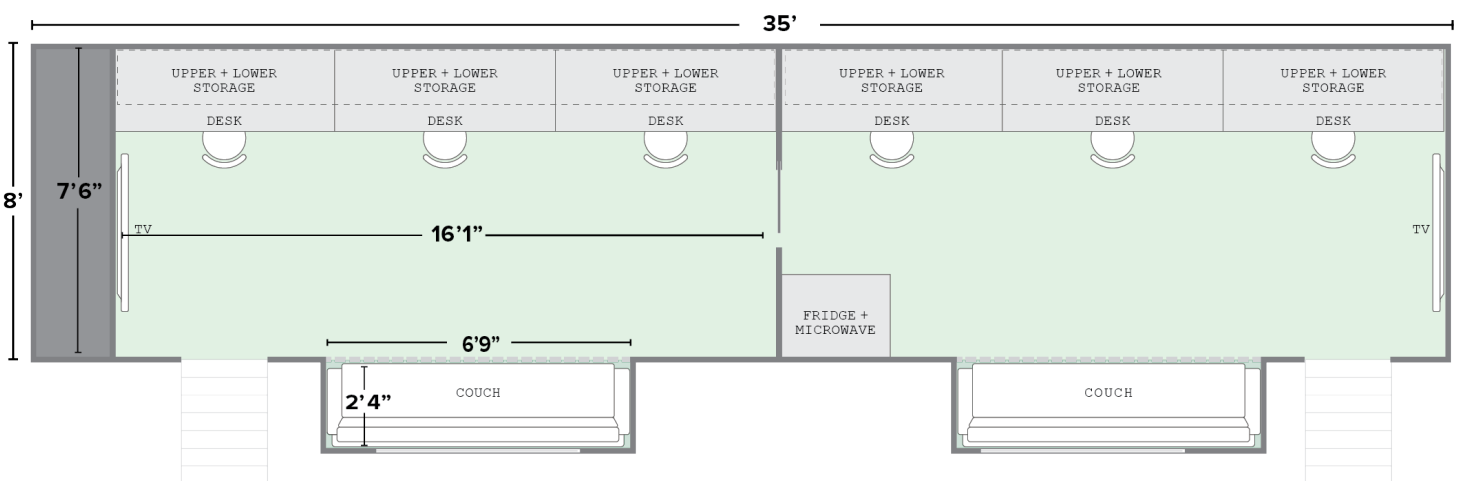

OFFICE

**GREENLITE
TRAILERS**

100% Solar & Battery Powered Trucks, Trailers and Mobile Power

SOLAR

SPECS

Trailer: 35' long; 41' long including tongue
8' wide; 10'4" wide including extended pop-outs
12'6" high

Rooms: 121 sqft each (excluding pop-outs)

Stairs: 2'5" wide, extend 4' from trailer

Battery Capacity: 60 kWh

Solar Intake: 5 kW

Charger Type: 50A RV plug

Fresh Water Tank Size: n/a

Grey Water Tank Size: n/a

Black Water Tank Size: n/a

FEATURES

- Dual zone - mini-split HVAC
- 43" 4K TV with streaming channels
- Wi-Fi
- Refrigerator
- Microwave

Some trailer layouts may vary.