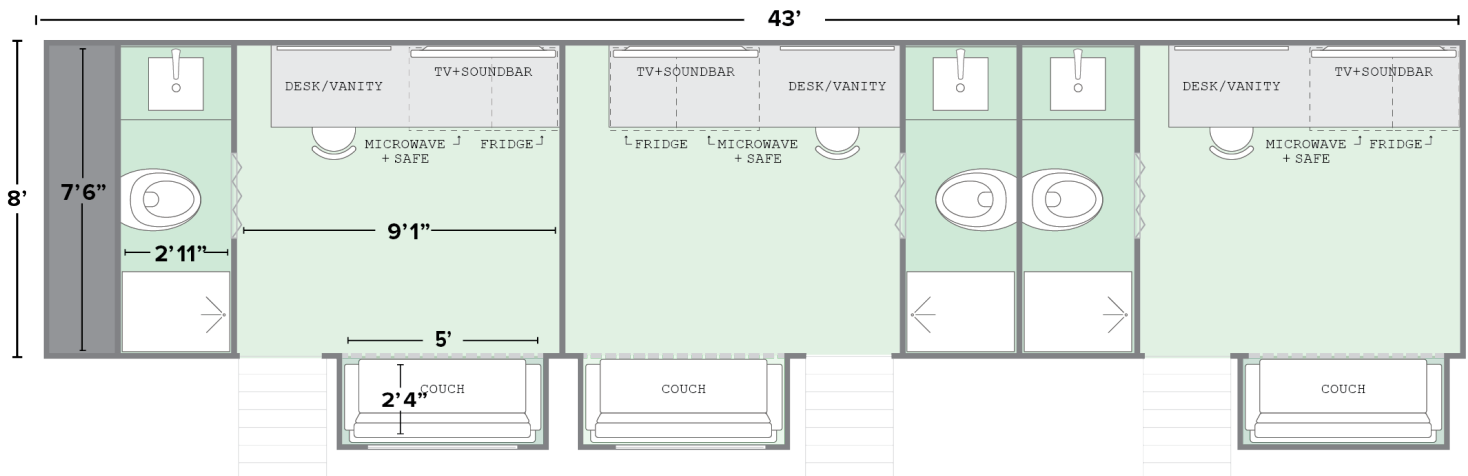

3 ROOM STAR TRAILER

GREENLITE TRAILERS

SOLAR

100% Solar & Battery Powered Trucks, Trailers and Mobile Power

SPECS

Trailer: 43' long; 49' long including tongue
8' wide; 10'4" wide including extended pop-outs
12'6" high

Rooms: 68 sqft each (excluding pop-outs or bathroom)

Stairs: 2'5" wide, extend 4' from trailer

Battery Capacity: 60 kWh
Solar Intake: 5 kW
Charger Type: 50A RV plug
Fresh Water Tank Size: 75 gal.
Grey Water Tank Size: 28 gal.
Black Water Tank Size: 62 gal.

FEATURES

- Three-zone - mini-split HVAC
- 43" 4K TV with streaming channels
- Wi-Fi
- Refrigerator
- Bluetooth sound system
- Microwave
- Personal safe
- Full bathroom

Some trailer layouts may vary.