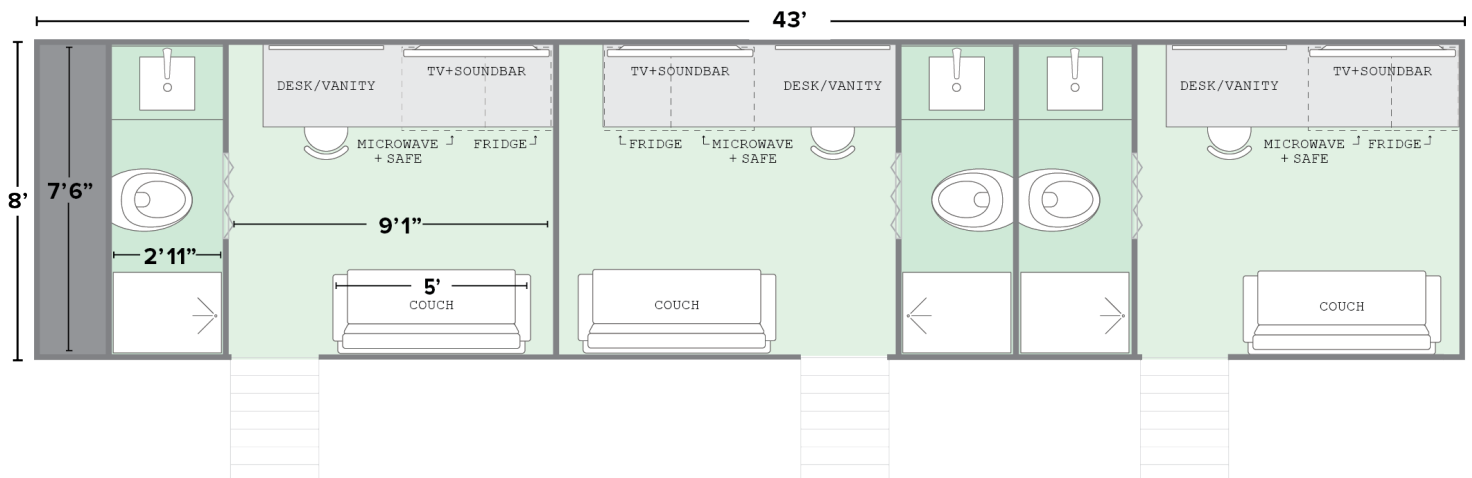

3 ROOM STAR TRAILER

WITHOUT POP-OUTS

GREENLITE TRAILERS

SOLAR

100% Solar & Battery Powered Trucks, Trailers and Mobile Power

SPECS

Trailer: 43' long; 49' long including tongue
8' wide, 12'6" high

Rooms: 68 sqft each (excluding bathroom)

Stairs: 2'5" wide, extend 4' from trailer

Battery Capacity: 60 kWh

Solar Intake: 5 kW

Charger Type: 50A RV plug

Fresh Water Tank Size: 75 gal.

Grey Water Tank Size: 28 gal.

Black Water Tank Size: 62 gal.

FEATURES

- Three-zone - mini-split HVAC
- 43" 4K TV with streaming channels
- Wi-Fi
- Refrigerator
- Bluetooth sound system
- Microwave
- Personal safe
- Full bathroom

Some trailer layouts may vary.