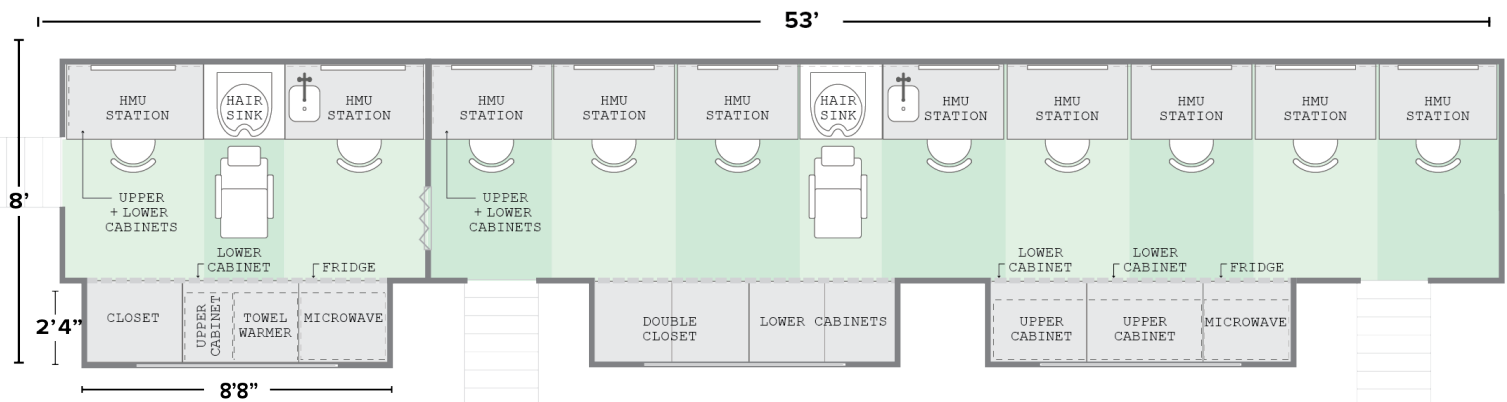

10-STATION HAIR+MAKEUP

**GREENLITE
TRAILERS**

SOLAR

100% Solar & Battery Powered Trucks, Trailers and Mobile Power

SPECS

Trailer: 53' long
8' wide; 10'4" wide including extended pop-outs
13'5" high
Stairs: 2'5" wide, extend 4' from trailer

Battery Capacity: 140 kWh
Solar Intake: 7.5 kW
Charger Type: 100A 4 pin
Fresh Water Tank Size: 210 gal.
Grey Water Tank Size: 210 gal.
Black Water Tank Size: n/a

FEATURES

- Multi-zone mini-split HVAC
- Wi-Fi
- Cabinet and wig storage
- LED lighting with dimming capabilities
- Back-of-head spotlight
- Hair sink
- Refrigerator
- Microwave
- Towel warmer
- Espresso machine
- Bluetooth audio system